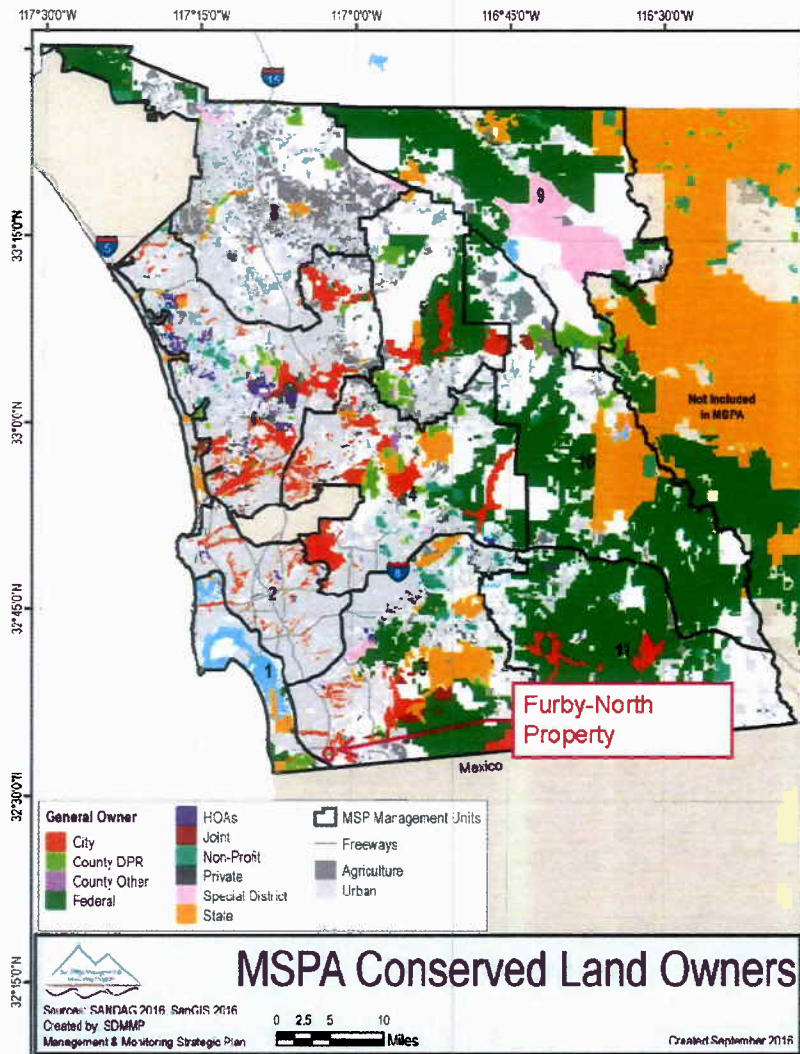

Technology Associates  
 International Corporation  
 An Employee Owned Company

**Regional Location Map**

**Figure 1**

File: S:\projects\m105\FurbyNorth\p105\Figures\Regional Location New.mxd

Date: 10/10/2011

Figure 2

Figure 3

Figure 4

Garland chrysanthemum adjacent to access road in the northern portion of the Property